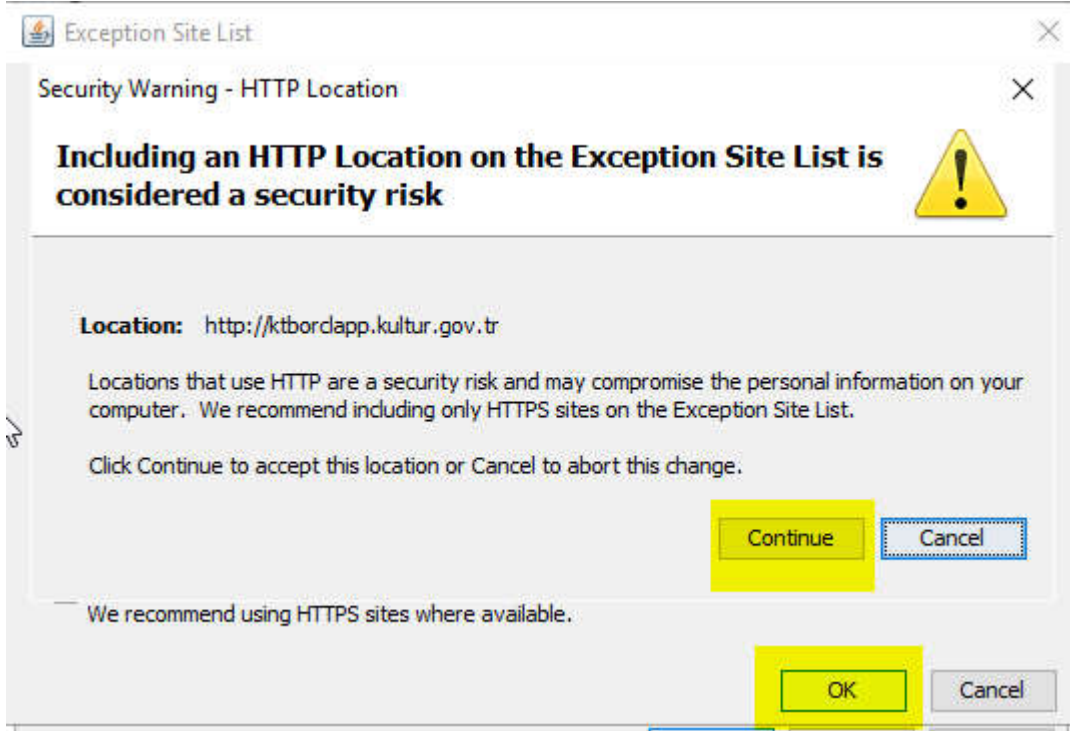

Bu ayarlamalardan sonra internet sorgulayıcınızı yeniden başlatarak Bakanlık web sayfası Kurumsal Uygulamalar bölümünden ya da intranet'den (İKS, ARBİS ya da Yatırım Ödenekleri) ilgili bağlantıyı tıklayıp uygulamayı çalıştırabilirsiniz. Uygulamayı çalıştırdığınızda aşağıdaki gibi bir uyarı ekranı gelirse Continue (Devam) tıklamalısınız.